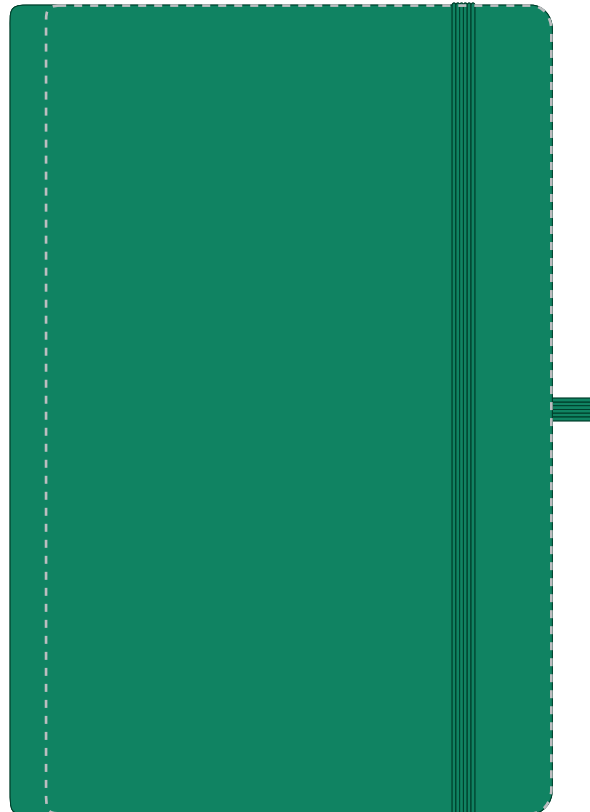

Your Ref:
Our Ref:

Quantity:
Version: 1

Product Code: QS0345
Product Colour: DARK GREEN

PRINTING CONCERNS:

Please note that this product has Sustainability Markings that are not visible from this perspective

We stock this item in the following colours

**PANTONE REFERENCE(S)**

- Debossing / Foil Blocking (Edge to Edge)

ARTWORK SCALE 50%

Product Image for visualisation
- colours may vary

The dashed line is to demonstrate print area and will not appear on your printed item